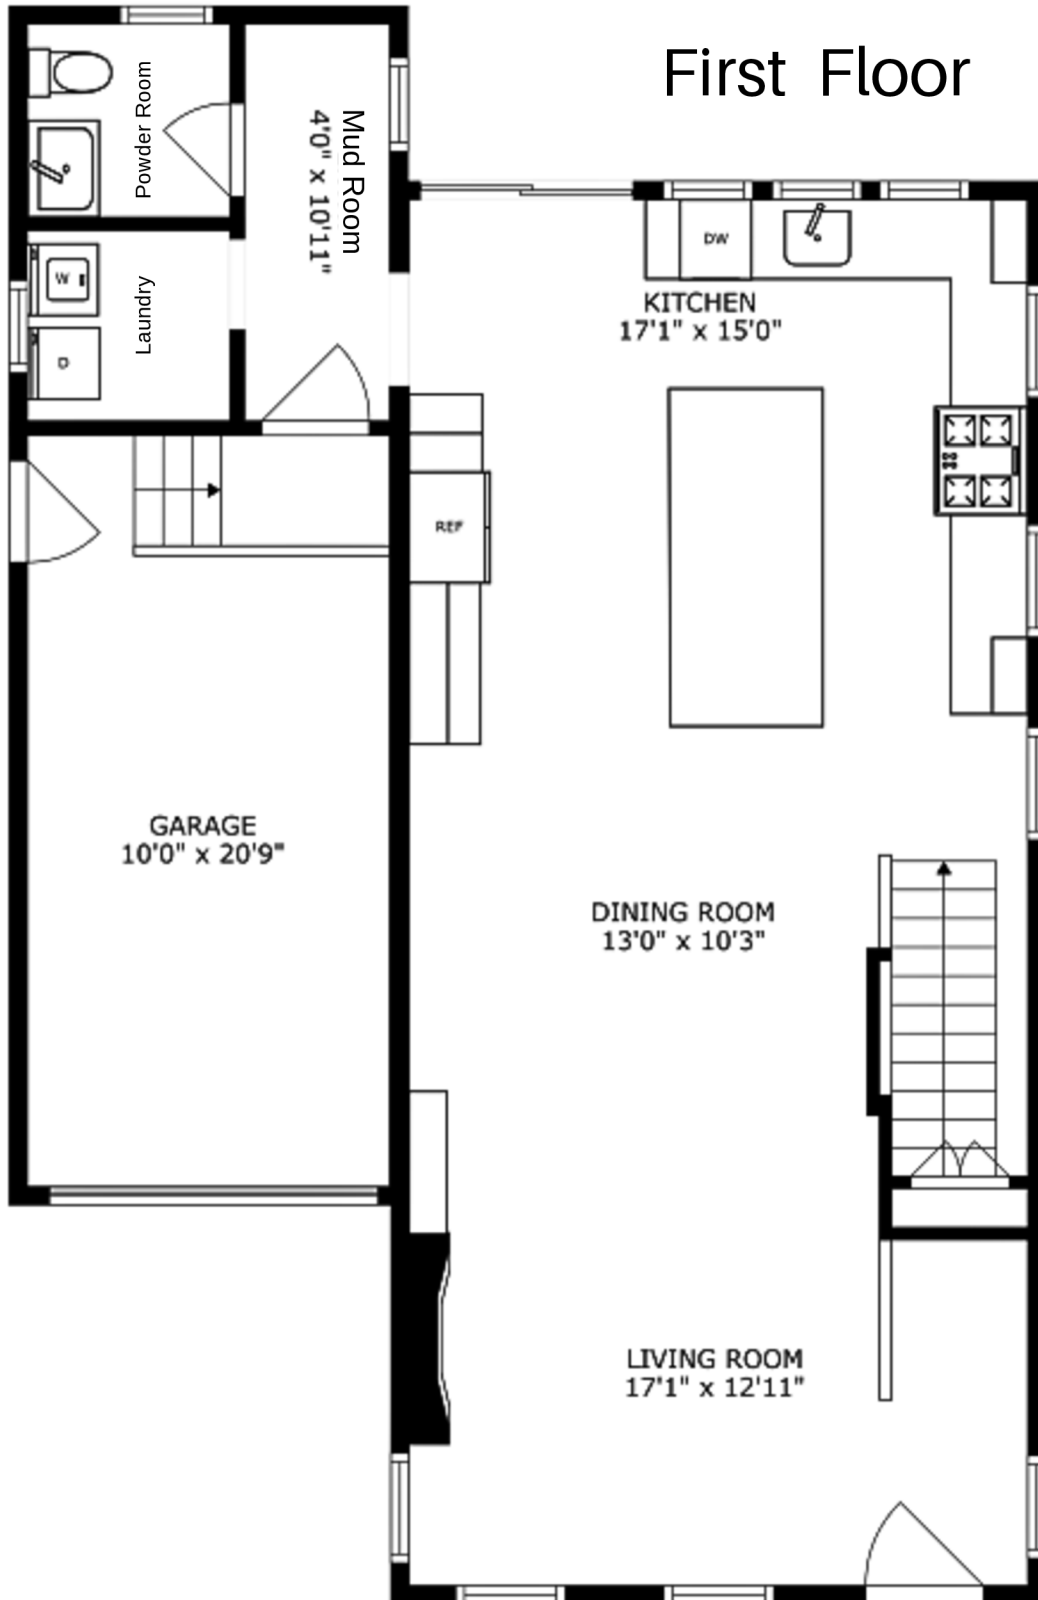

201.341.4765

Anat Eisenberg & Team

www.anateisenberg
eisenberganat@gmail.com 201.341.4765

11 Lasher Lane | Edgewater NJ 07020
www.edgewater11lasher.com