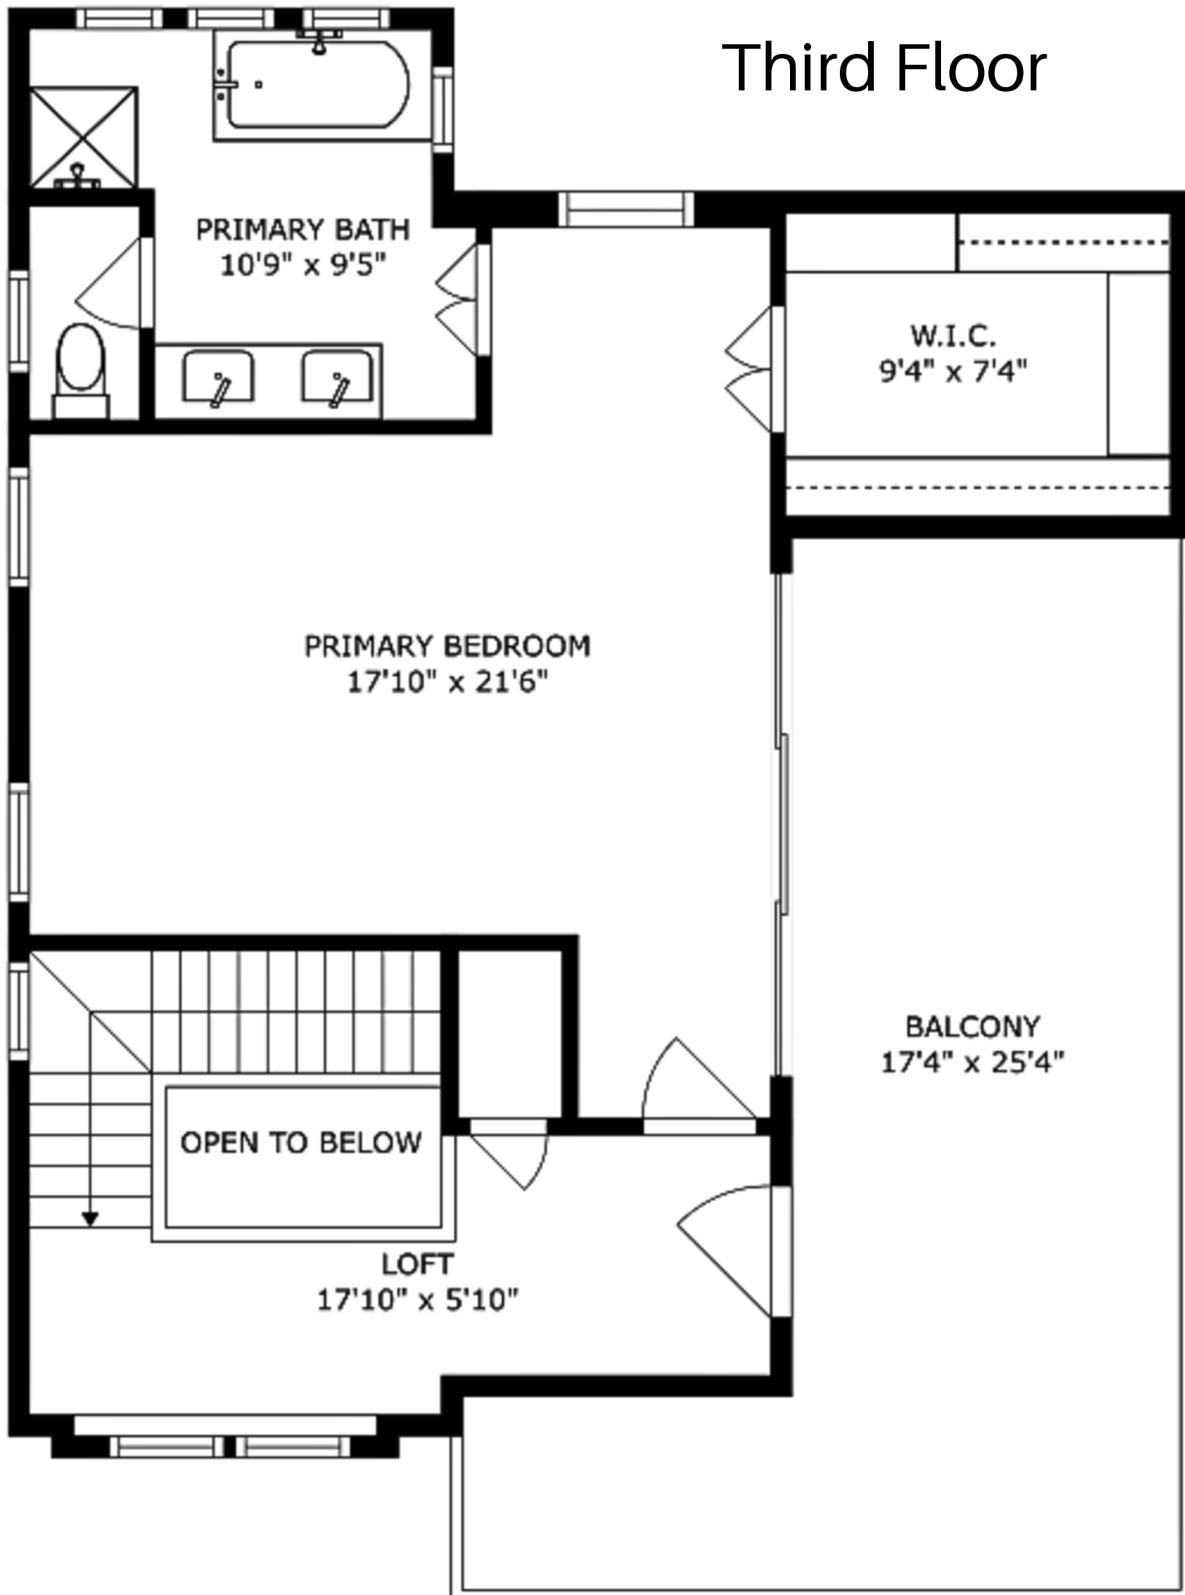

201.341.4765

Anat Eisenberg & Team

www.anateisenberg
eisenberganat@gmail.com 201.341.4765

11 Lasher Lane | Edgewater NJ 07020
www.edgewater11lasher.com

Third Floor

Closet

11 Lasher Lane | Edgewater NJ 07020
www.edgewater11lasher.com