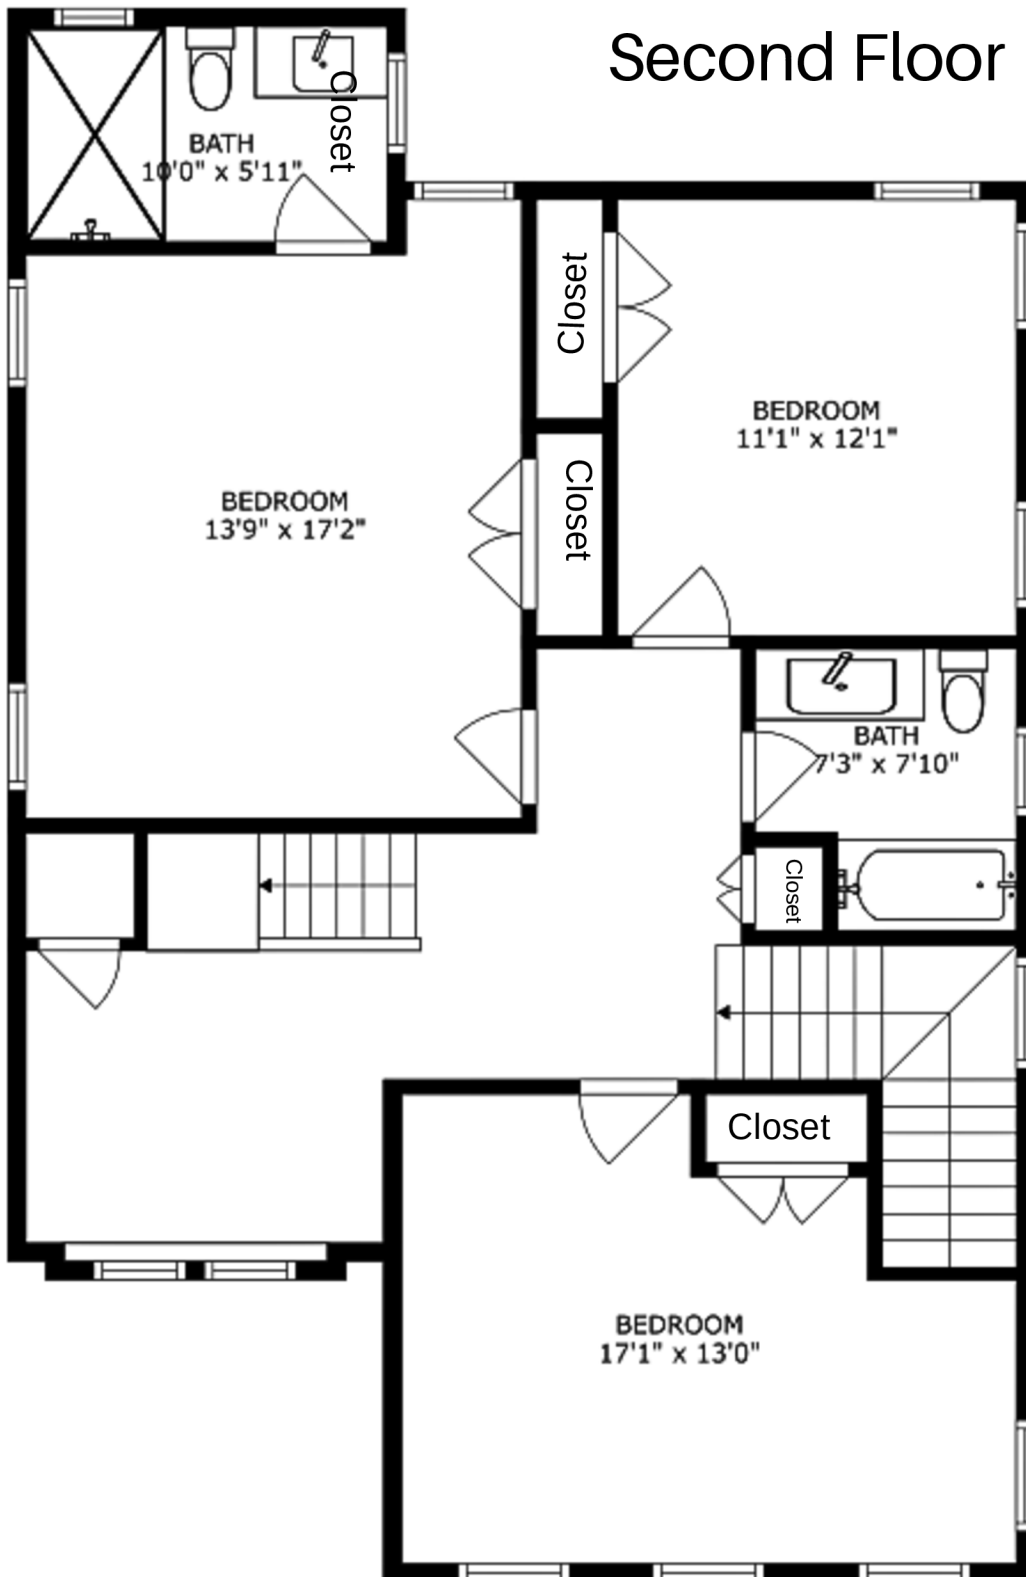

11 Lasher Lane | Edgewater NJ 07020
www.edgewater11lasher.com

Second Floor